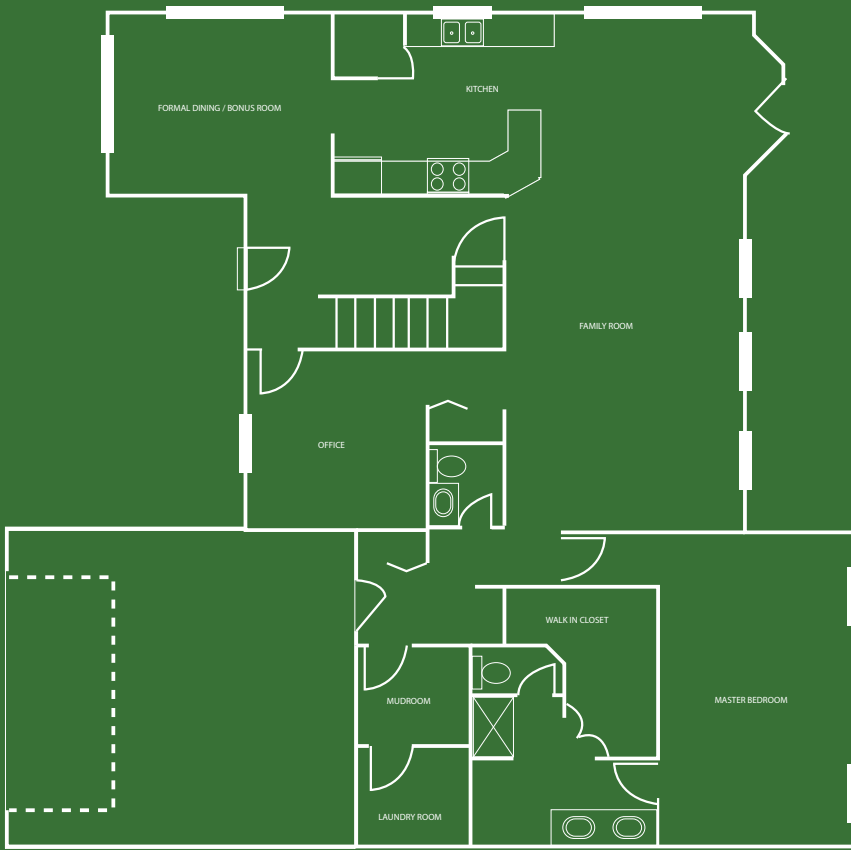

## THE OAK CREEK | CVE HOMES

3400 Sq. Ft.  
3 Bedroom  
2.5 Bath

Open Floor Plan  
Master Suite  
Gourmet Kitchen

# The Oak Creek

The Oak Creek offers 3400 sq. ft. of luxurious living. This floorplan features a spacious first floor that includes a two story great room, formal dining area, office / flex room as well as a large master suite.