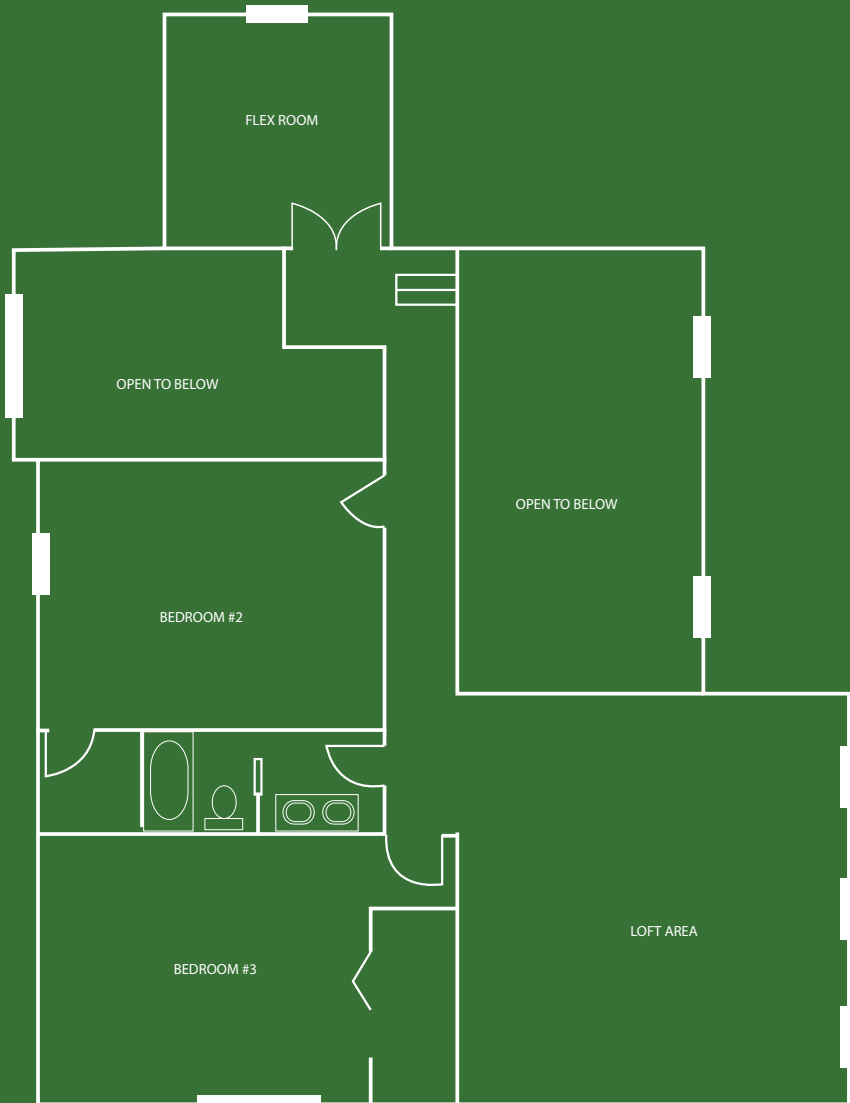

CVE Homes

CVEHOMES.COM

517.402.6544