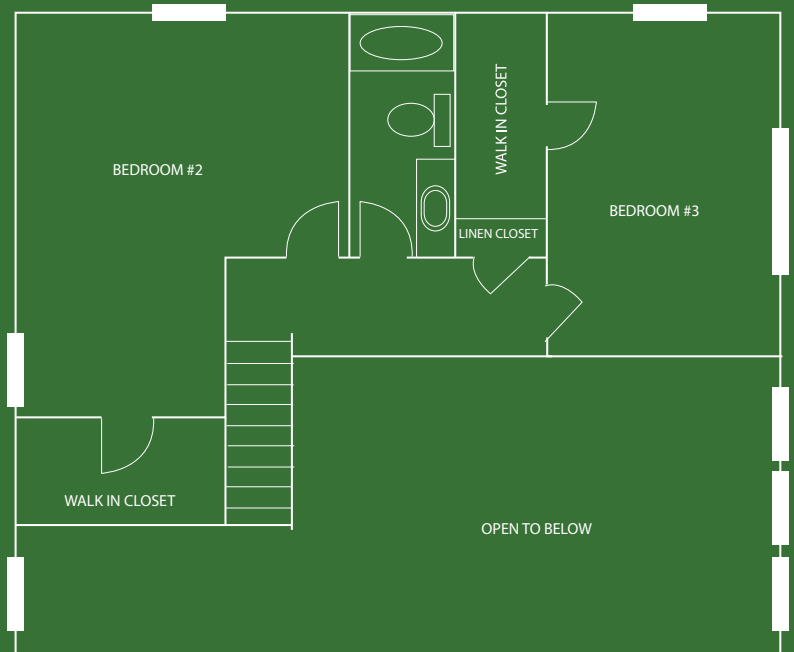

THE MONTGOMERY | CVE HOMES

2418 Sq. Ft.
3 Bedroom
2.5 Bath

First Floor Master Suite
Open Floor Plan
Gourmet Kitchen

The Montgomery

CVE is proud to introduce the "Montgomery" - a 2418 sq. ft., 3 bedroom, 2.5 bath home.

The first floor features a spacious master suite complete with his-and-her sinks and walk-in closet, an office/den, a laundry room, mud room, entry way and guest half bath. You will also find an open concept kitchen, dining room and living room that is perfect for entertaining.