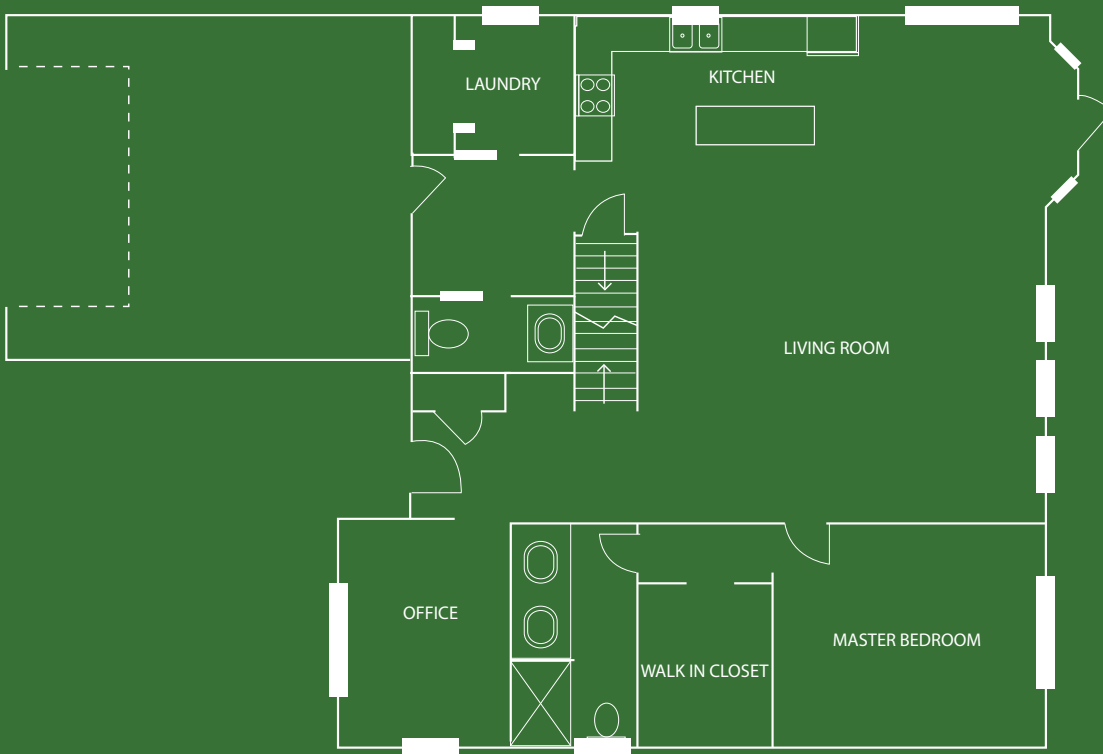

THE MONTGOMERY | CVE HOMES

2418 Sq. Ft.
3 Bedroom
2.5 Bath

First Floor Master Suite
Open Floor Plan
Gourmet Kitchen

The Montgomery

CVE is proud to introduce the "Montgomery" - a 2418 sq. ft., 3 bedroom, 2.5 bath home.

The first floor features a spacious master suite complete with his-and-her sinks and walk-in closet, an office/den, a laundry room, mud room, entry way and guest half bath. You will also find an open concept kitchen, dining room and living room that is perfect for entertaining.