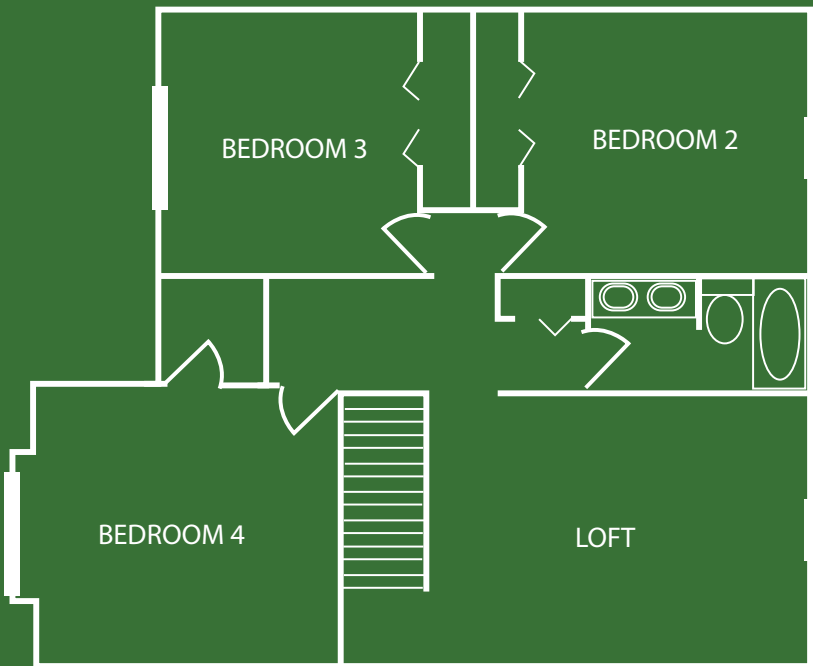

## THE MADISON | CVE HOMES

2854 Sq. Ft.  
4 Bedroom  
2.5 Bath

First Floor Master Suite  
Open Floor Plan  
Gourmet Kitchen

# The Madison

Welcome to CVE's the "Madison". This floor plan features an open first floor as well as a desirable first floor master suite. You'll also find a designer kitchen, flex room, half bath and laundry room on the spacious main level.

The second floor is spacious enough for 3 or 4 additional bedrooms as well as a 2nd full bath.

**CVE Homes**

**CVEHOMES.COM**

**517.402.6544**