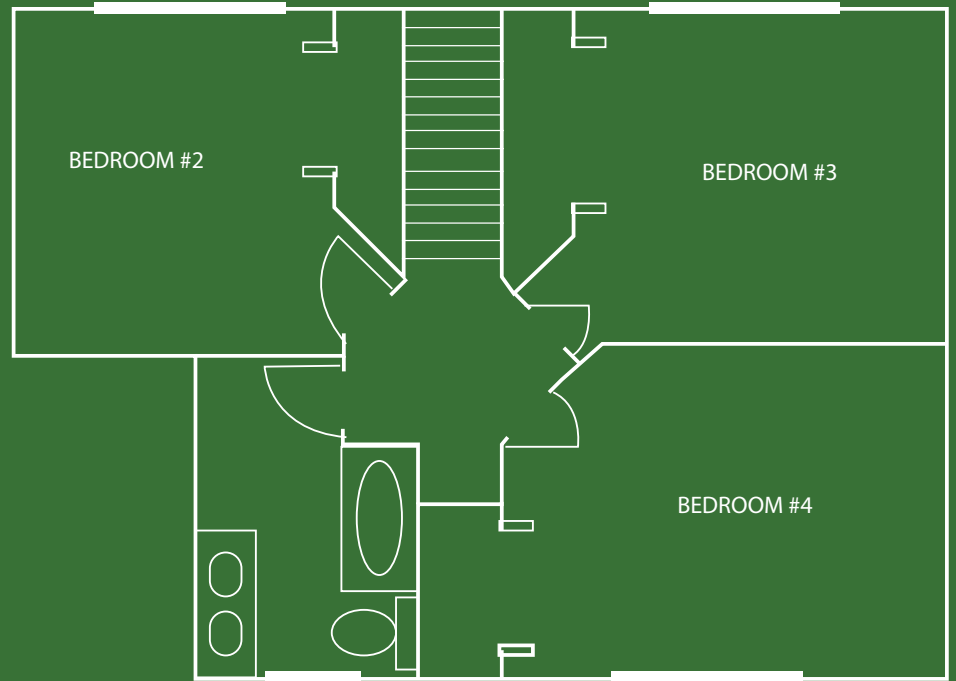

THE CARRINGTON | CVE HOMES

2402 Sq. Ft.
4 Bedroom
2.5 Bath

First Floor Master Suite
Open Floor Plan
Gourmet Kitchen

The Carrington

At 2402 sq.ft. CVE's the "Carrington" is a spacious plan that features all the bells and whistles you could want in a dream home. The two story home features a sprawling first floor that houses a large gourmet kitchen, an office/den, a first floor master suite and a large laundry room.

The open kitchen that flows into dining area and great room is perfect for entertaining. The master suite comes standard with a massive walk-in closet and a beautiful private bathroom with dual vanities. The second floor features an additional 3 bedrooms as well as a full bathroom.