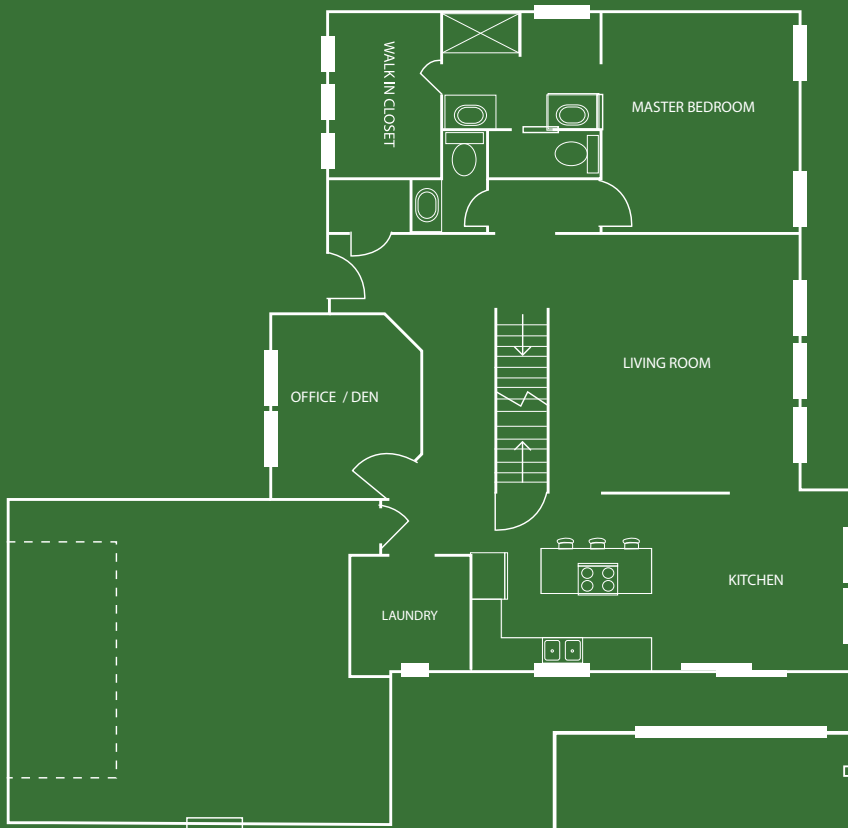

THE CARRINGTON | CVE HOMES

2402 Sq. Ft.
4 Bedroom
2.5 Bath

First Floor Master Suite
Open Floor Plan
Gourmet Kitchen

The Carrington

At 2402 sq.ft. CVE's the "Carrington" is a spacious plan that features all the bells and whistles you could want in a dream home. The two story home features a sprawling first floor that houses a large gourmet kitchen, an office/den, a first floor master suite and a large laundry room.

The open kitchen that flows into dining area and great room is perfect for entertaining. The master suite comes standard with a massive walk-in closet and a beautiful private bathroom with dual vanities. The second floor features an additional 3 bedrooms as well as a full bathroom.