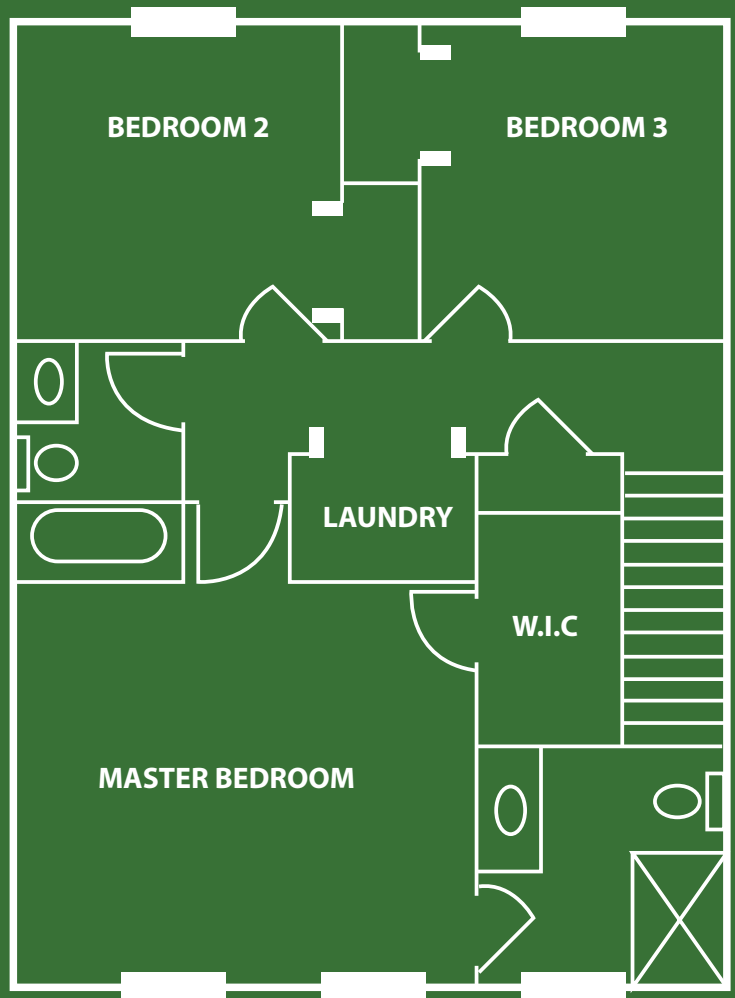

The Charleston

CVE HOMES

A

B

- 1488 sq. ft.
- 3 Bedroom
- 2.5 Bath
- Master Suite
- Front Porch
- Gourmet Kitchen

CVE Homes

CVEHOMES.COM

517.402.6544