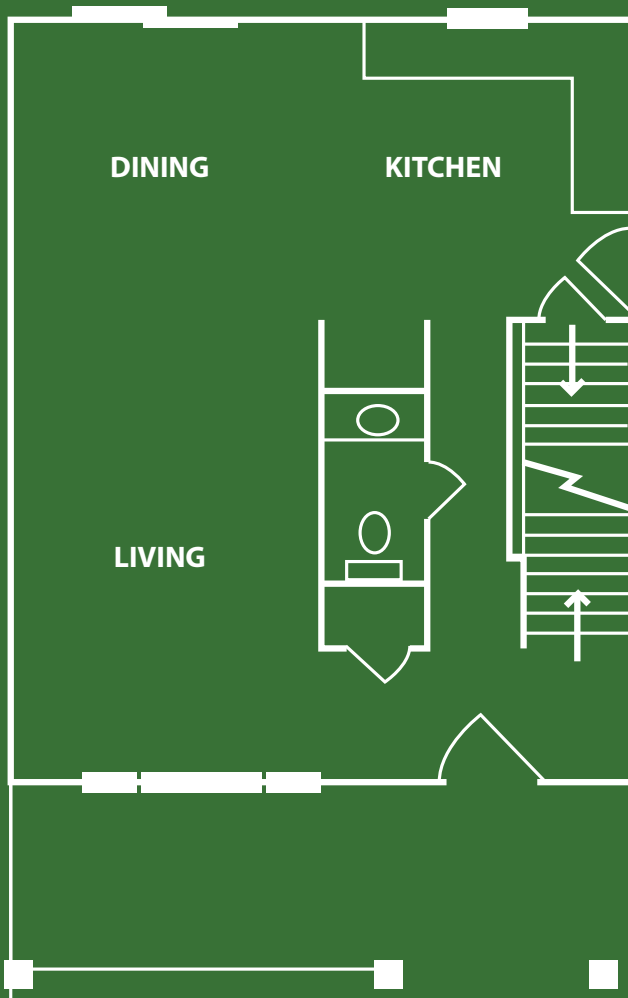

The Charleston

CVE HOMES

A

B

- 1488 sq. ft.
- 3 Bedroom
- 2.5 Bath
- Master Suite
- Front Porch
- Gourmet Kitchen

CVE Homes

CVEHOMES.COM

517.402.6544